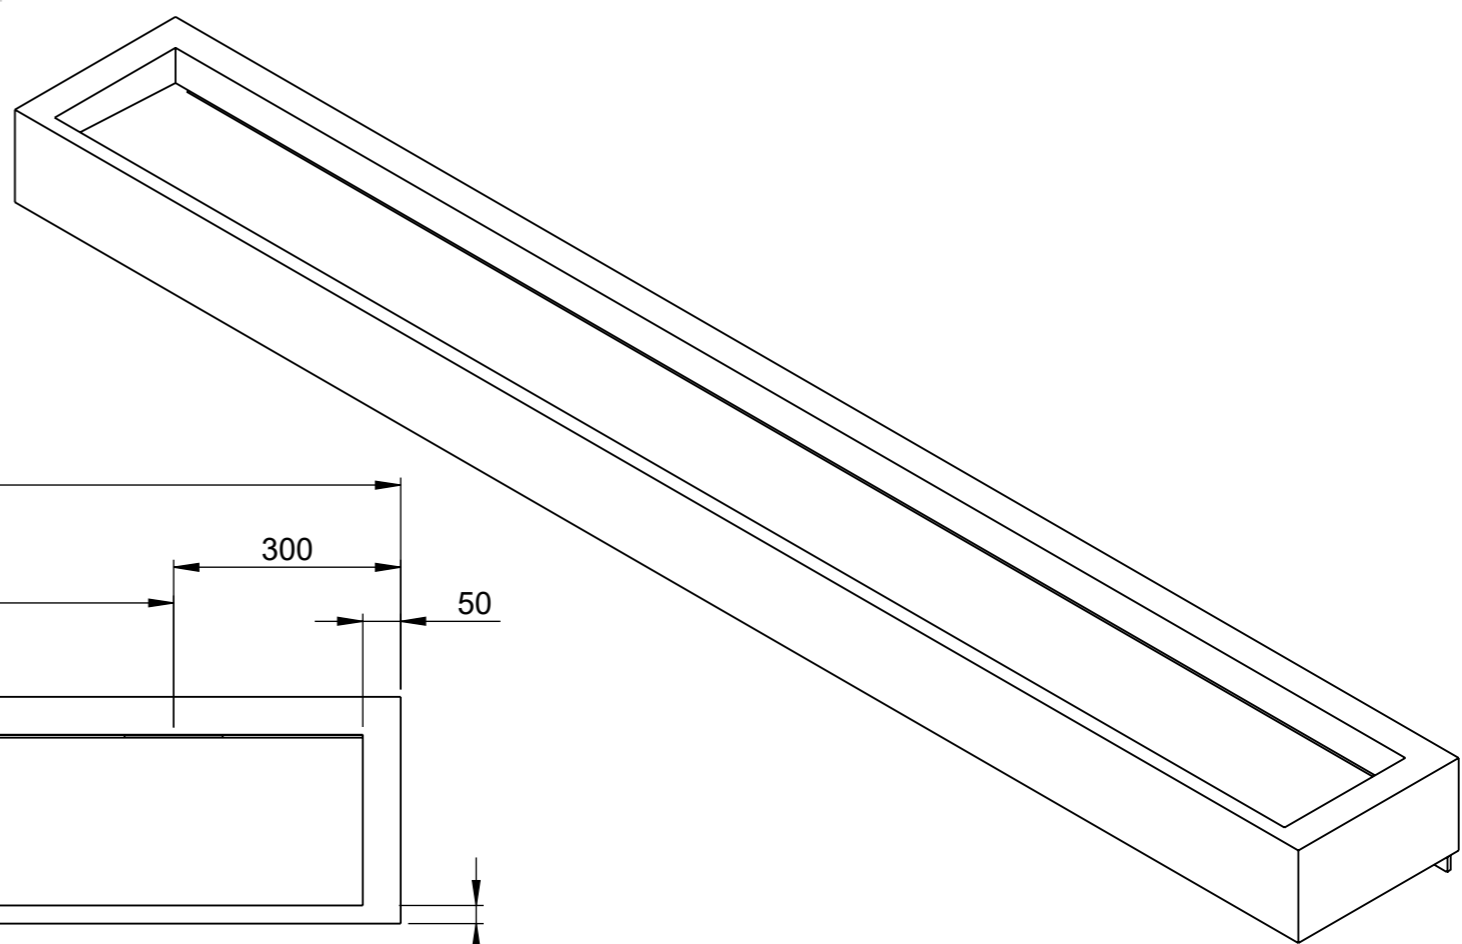

ITEM NO.	PART NUMBER	DESCRIPTION	QTY.
1	TSL.S24	TSL.S24	1
2	TSL MONOLITH - WASTE TRAP	TSL WASTE TRAP	4
3	TSLP.S.SXBKT	300 STRAIGHT BRACKET	5

DRAWING NOTES & REVISION HISTORY

UNLESS OTHERWISE SPECIFIED, DIMENSIONS ARE IN MILLIMETERS
SURFACE FINISH: REPRODUCTION IN PART OR AS A WHOLE WITHOUT THE WRITTEN PERMISSION OF THE SPLASH LAB IS PROHIBITED

TSL MONOLITH - UK SERIES 2D V1.0			
	NAME	SIGNATURE	DATE
DRAWN	TP		29/11/2022
APPV'D			
QUANTITY	1		
USERS			
COLOUR	WHITE		
MATERIAL	SOLID SURFACE		
WEIGHT	TBC		

DO NOT SCALE DRAWING		REVISION 1
TITLE		
TSL.S240		
CLIENT		A3
THE SPLASH LAB		
SCALE:1:10		