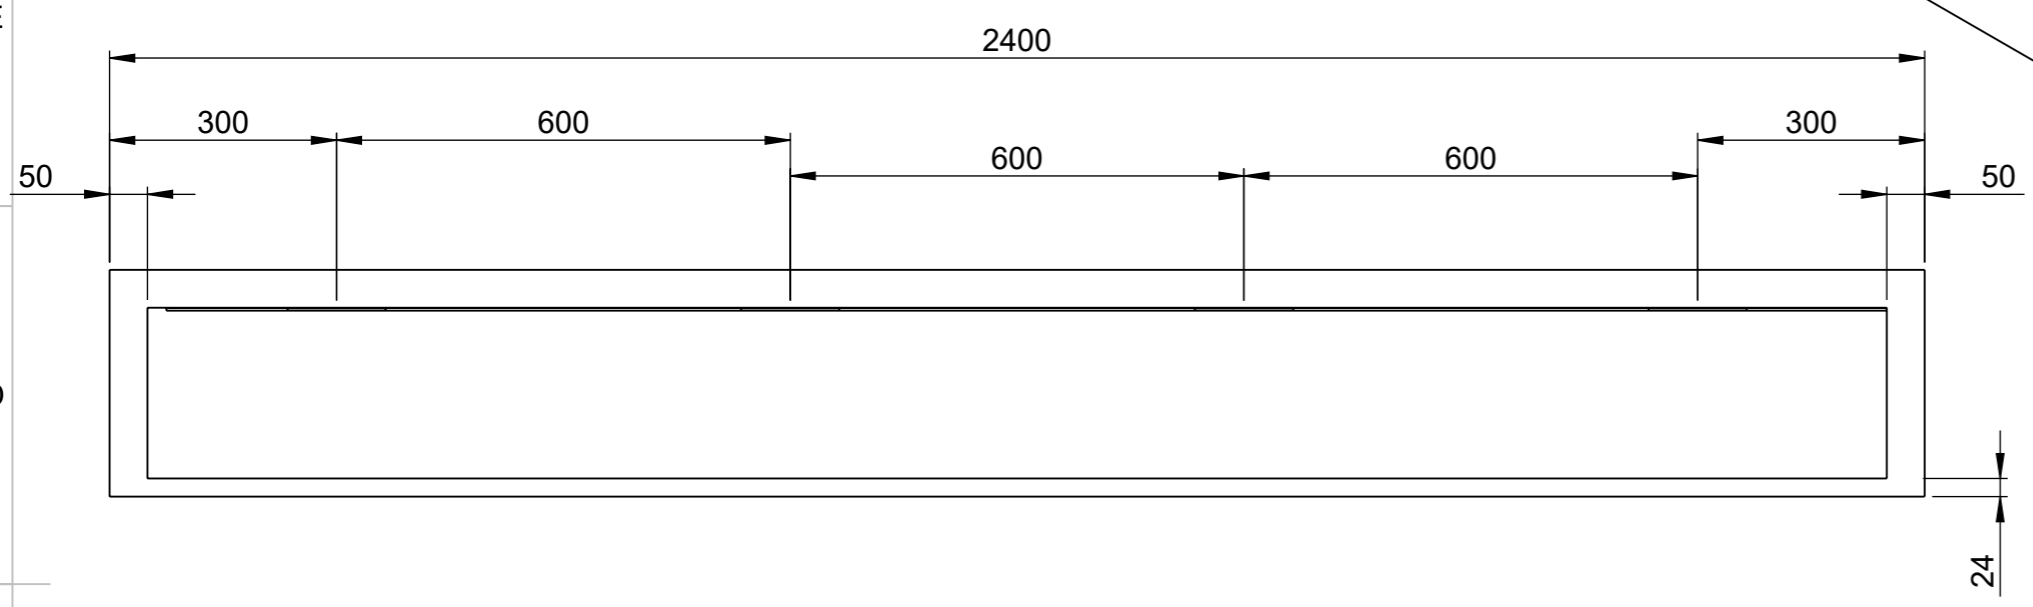

ITEM NO.	PART NUMBER	DESCRIPTION	QTY.
1	TSL.S24	TSL.S24	1
2	TSL MONOLITH - WASTE TRAP	TSL WASTE TRAP	4
3	TSLP.S.SXBKT	300 STRAIGHT BRACKET	5

DRAWING NOTES & REVISION HISTORY

UNLESS OTHERWISE SPECIFIED, DIMENSIONS ARE IN MILLIMETERS
SURFACE FINISH: REPRODUCTION IN PART OR AS A WHOLE WITHOUT THE WRITTEN PERMISSION OF THE SPLASH LAB IS PROHIBITED

TSL MONOLITH - UK SERIES 2D V1.0			
	NAME	SIGNATURE	DATE
DRAWN	TP		29/11/2022
APPV'D			
QUANTITY	1		
USERS			
COLOUR	WHITE		
MATERIAL	SOLID SURFACE		
WEIGHT	TBC		

DO NOT SCALE DRAWING		REVISION 1
TITLE		
TSL.S240		
CLIENT		A3
THE SPLASH LAB		
SCALE:1:10		