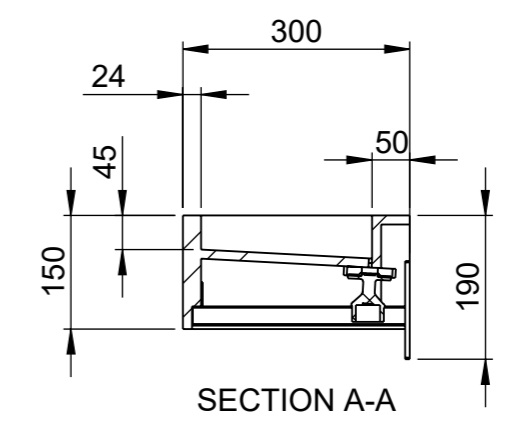

ITEM NO.	PART NUMBER	DESCRIPTION	QTY.
1	TSL.S24	TSL.S24	1
2	TSL MONOLITH - WASTE TRAP	TSL WASTE TRAP	4
3	TSLP.S.SXBKT	300 STRAIGHT BRACKET	5

DRAWING NOTES & REVISION HISTORY

UNLESS OTHERWISE SPECIFIED, DIMENSIONS ARE IN MILLIMETERS
SURFACE FINISH: REPRODUCTION IN PART OR AS A WHOLE WITHOUT THE WRITTEN PERMISSION OF THE SPLASH LAB IS PROHIBITED

TSL MONOLITH - UK SERIES 2D V1.0			
	NAME	SIGNATURE	DATE
DRAWN	TP		29/11/2022
APPV'D			
QUANTITY	1		
USERS			
COLOUR	WHITE		
MATERIAL	SOLID SURFACE		
WEIGHT	TBC		

DO NOT SCALE DRAWING		REVISION 1
TITLE		
TSL.S240		
CLIENT		A3
THE SPLASH LAB		
SCALE:1:10		