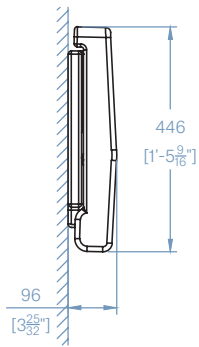

### Spare Parts

---

L284/Strap	Replacement strap
L030001	Replacement pivot bolt
L030002	Pivot bolt cover cap

Side

Side (closed position)

Front

Fixing positions