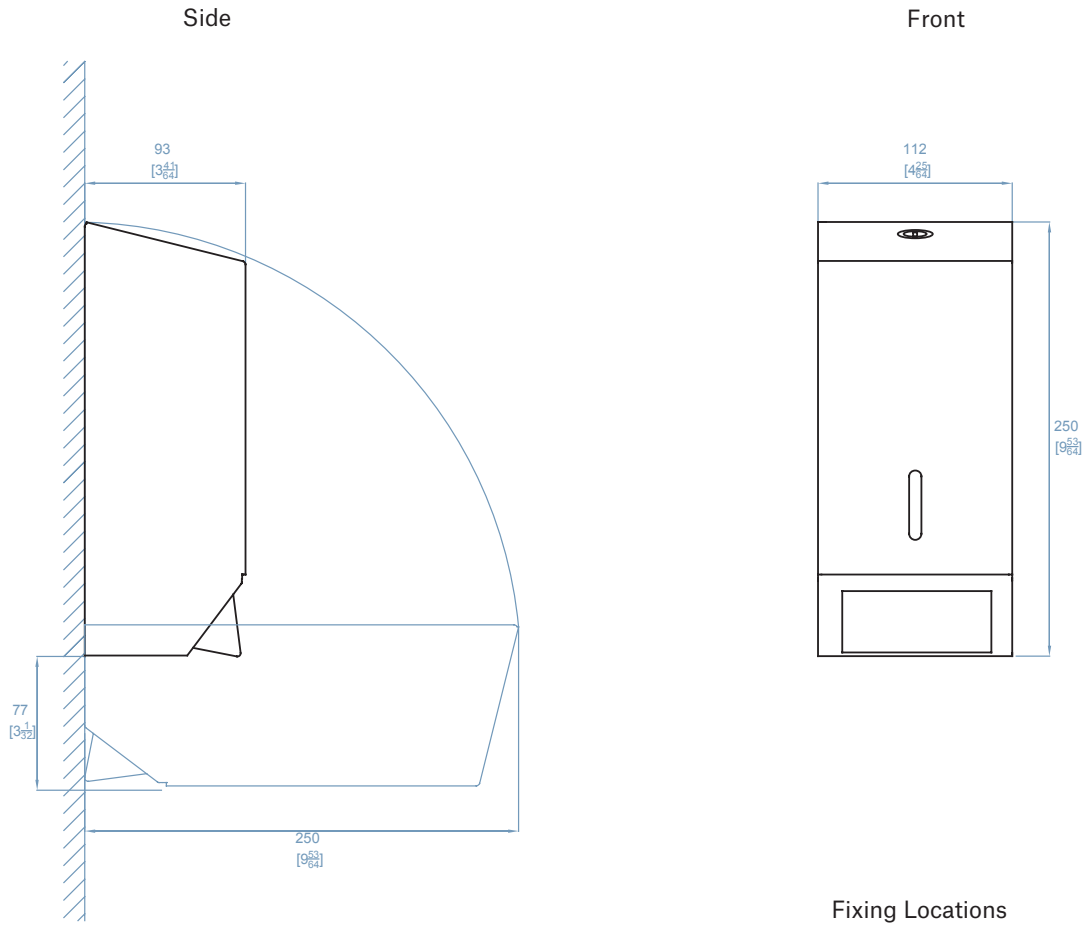

L-V22 Soap Dispenser

Technical Drawing

Fixing Locations