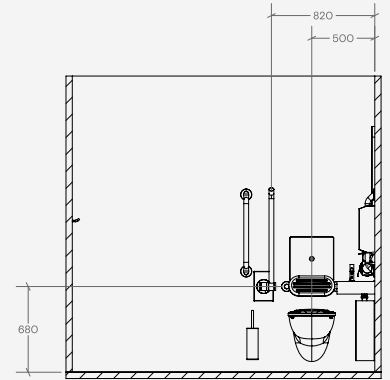

## Products Included

1x	TSL.Mono.DDA	Monolith Basin - (Available RH & LH)
4x	TSL.GR45.600	Straight Grab Bar - 600mm
1x	TSL.GR45	Hinged Grab Bar - (Available RH & LH)
1x	TSL.990	Sensor Deck Mounted Tap / Small
1x	TSL.938	Wall Mounted Cylindrical Pump Soap Dispenser
1x	TSL.650	Adjustable Bottle Trap
1x	TSL.721	WC Sensor Flush Valve
1x	TSL.CISTERN	Cistern Compatible with TSL.721
1x	TSL.45	Single Toilet Roll Holder
1x	TSL.323	Toilet Brush with Holder
2x	TSL.974	Coat Hook
1x	TSL.735	Wall Mounted Paper Towel Dispenser
1x	TSL.279	25L Waste Receptacle
1x	TSL.WH750	Wall Hung 750mm Projection WC
1x	TSL.522	DDA Backrest
1x	TSL.SZPC	DDA Single Zone Assistance Kit
1x	TSL.MR20	Wall Mounted Mirror / Rectangular
1x	TSL.WCFRAME	WC Frame

## + Technical drawing