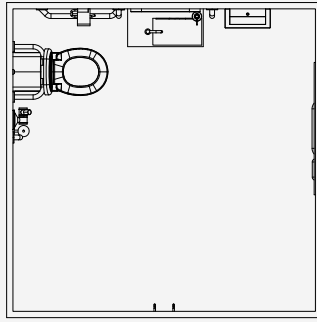

Key Components/Spare Parts

Doc M Pack
TSL.DDA.R2

Wall Mounted Paper Towel Dispenser
TSL.735

25L Waste Receptacle
TSL.279

+ Technical drawing

Warranty & Spare Parts

For warranty terms and conditions please visit www.thesplashlab.com

If additional spare parts are required and are not listed above, please contact us at info.uk@thesplashlab.com