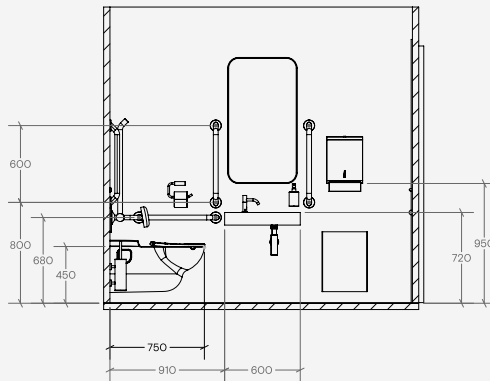

## Products Included

1x	TSL.Mono.DDA	Monolith Basin - (Available RH & LH)
4x	TSL.GR45.600	Straight Grab Bar - 600mm
1x	TSL.GR45	Hinged Grab Bar - (Available RH & LH)
1x	TSL.990	Sensor Deck Mounted Tap / Small
1x	TSL.938	Wall Mounted Cylindrical Pump Soap Dispenser
1x	TSL.650	Adjustable Bottle Trap
1x	TSL.721	WC Sensor Flush Valve
1x	TSL.CISTERN	Cistern Compatible with TSL.721
1x	TSL.45	Single Toilet Roll Holder
1x	TSL.323	Toilet Brush with Holder
2x	TSL.974	Coat Hook
1x	TSL.735	Wall Mounted Paper Towel Dispenser
1x	TSL.279	25L Waste Receptacle
1x	TSL.WH750	Wall Hung 750mm Projection WC
1x	TSL.522	DDA Backrest
1x	TSL.SZPC	DDA Single Zone Assistance Kit
1x	TSL.MR20	Wall Mounted Mirror / Rectangular
1x	TSL.WCFRAME	WC Frame

## + Technical drawing