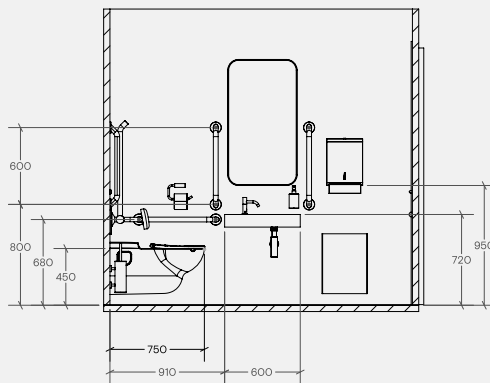

## Products Included

1x	TSL.Mono.DDA	Monolith Basin - (Available RH & LH)
4x	TSL.GR45.600	Straight Grab Bar - 600mm
1x	TSL.GR45	Hinged Grab Bar - (Available RH & LH)
1x	TSL.990	Sensor Deck Mounted Tap / Small
1x	TSL.938	Wall Mounted Cylindrical Pump Soap Dispenser
1x	TSL.650	Adjustable Bottle Trap
1x	TSL.721	WC Sensor Flush Valve
1x	TSL.CISTERN	Cistern Compatible with TSL.721
1x	TSL.WCFRAME	WC Frame
1x	TSL.45	Single Toilet Roll Holder
1x	TSL.323	Toilet Brush with Holder
2x	TSL.974	Coat Hook
1x	TSL.735	Wall Mounted Paper Towel Dispenser
1x	TSL.279	25L Waste Receptacle
1x	TSL.WH750.001	Wall Hung 750mm Projection WC
1x	TSLP.280008	Seat for 750mm Projection WC
1x	TSL.522	DDA Backrest
1x	TSL.SZPC	DDA Single Zone Assistance Kit
1x	TSL.MR20	Wall Mounted Mirror / Rectangular

## + Technical drawing