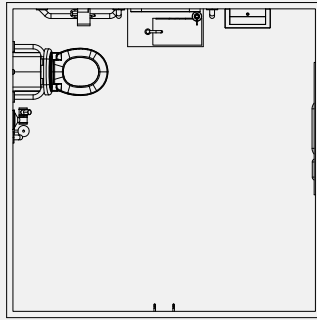

Key Components/Spare Parts

Doc M Pack
TSL.DDA.R2

Wall Mounted Paper Towel Dispenser
TSL.735

25L Waste Receptacle
TSL.279

+ Technical drawing

Warranty & Spare Parts

For warranty terms and conditions please visit www.thesplashlab.com

If additional spare parts are required and are not listed above, please contact us at info.uk@thesplashlab.com