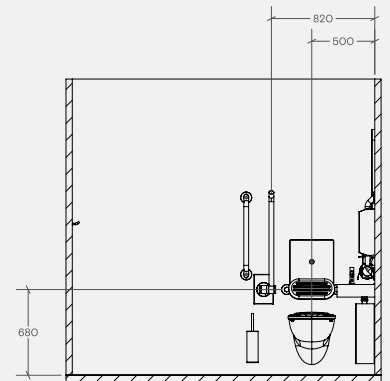

## Products Included

1x	TSL.Mono.DDA	Monolith Basin - (Available RH & LH)
4x	TSL.GR45.600	Straight Grab Bar - 600mm
1x	TSL.GR45	Hinged Grab Bar - (Available RH & LH)
1x	TSL.990	Sensor Deck Mounted Tap / Small
1x	TSL.938	Wall Mounted Cylindrical Pump Soap Dispenser
1x	TSL.650	Adjustable Bottle Trap
1x	TSL.721	WC Sensor Flush Valve
1x	TSL.CISTERN	Cistern Compatible with TSL.721
1x	TSL.WCFRAME	WC Frame
1x	TSL.45	Single Toilet Roll Holder
1x	TSL.323	Toilet Brush with Holder
2x	TSL.974	Coat Hook
1x	TSL.735	Wall Mounted Paper Towel Dispenser
1x	TSL.279	25L Waste Receptacle
1x	TSL.WH750.001	Wall Hung 750mm Projection WC
1x	TSLP.280008	Seat for 750mm Projection WC
1x	TSL.522	DDA Backrest
1x	TSL.SZPC	DDA Single Zone Assistance Kit
1x	TSL.MR20	Wall Mounted Mirror / Rectangular

## + Technical drawing