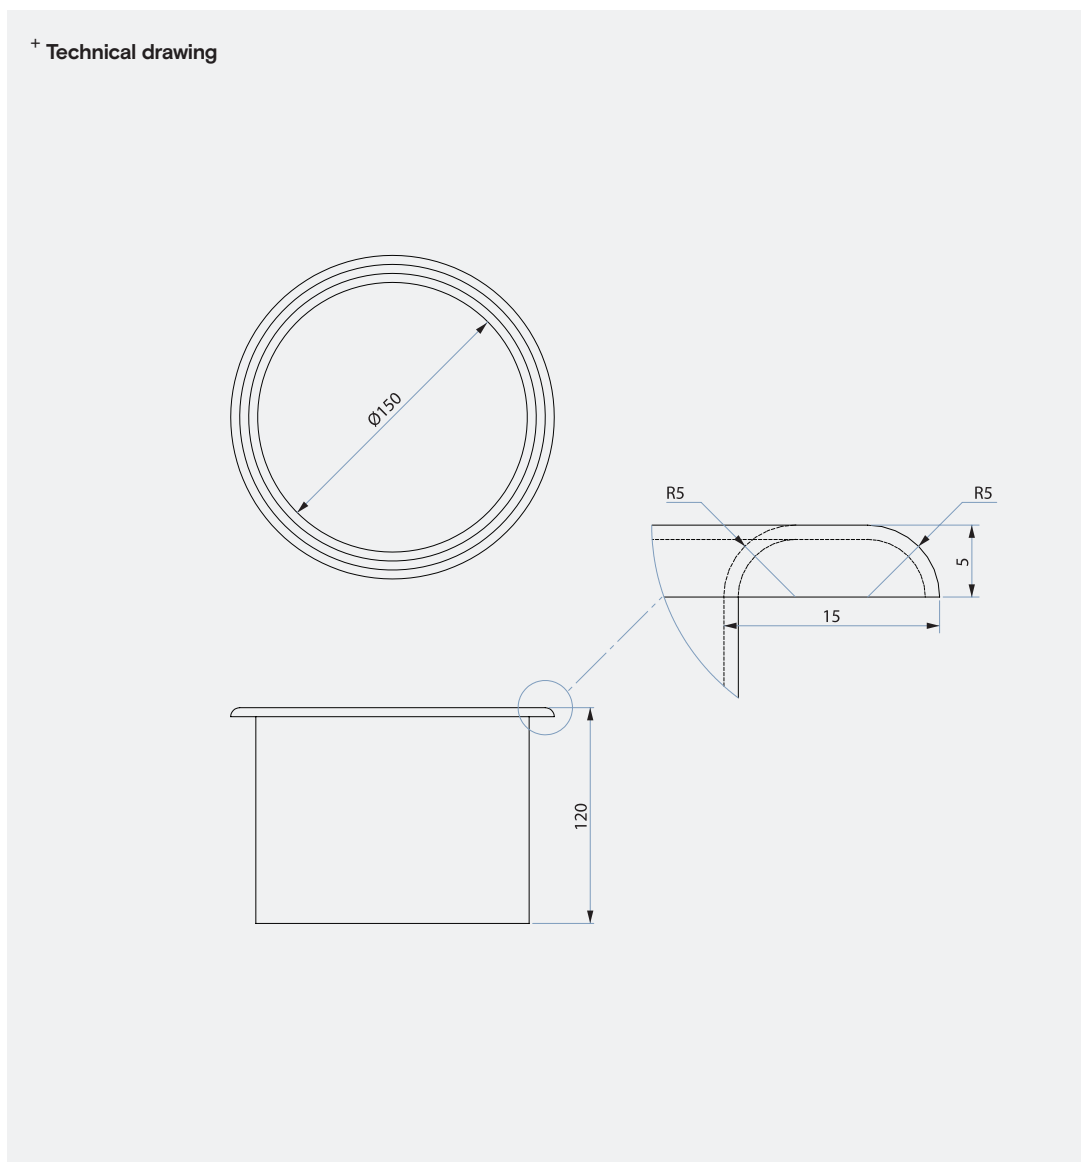

Included

TSL.R15 Circular Waste Chute

+ Technical drawing

Spare parts

There are no user serviceable parts.

Warranty

2 Years from date of purchase

Technical Data

Weight	0.39kg
Diameter	150mm
Depth	120mm

Related documents

Installation and maintenance manual

Warranty document

To obtain these documents please email info.uk@thesplashlab.com