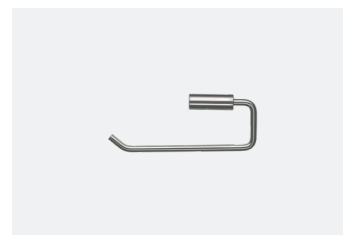

## Technical Data

Weight	0.39kg
Diameter	150mm
Depth	120mm

## Related products

Wall Mounted Mirror / Circular  
TSL.MR10

Single Toilet Roll Holder  
TSL.45

25L Waste Receptacle  
TSL.279

Double Toilet Roll Holder  
TSL.46