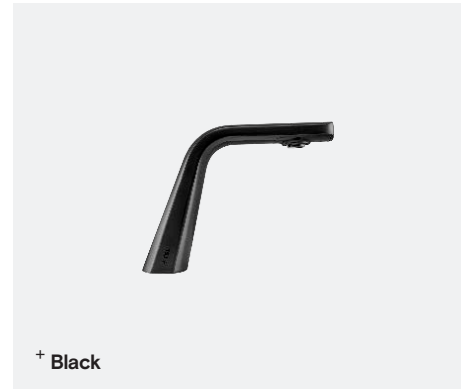

The Ribbon Sensor Tap 2.0

TSL.R021

Deck mounted sensor operated tap with robust body construction for all types of projects. To be used in conjunction with the Ribbon dryer and soap dispenser for optimum efficiency.

Finish	Codes	LRV*
● Black	TSL.R021.BK	3
● Brass	TSL.R021.BR	40
● Satin	TSL.R021.CS	58
● Bronze	TSL.R021.BZ	17
● Copper	TSL.R021.CP	19
● Chrome	TSL.R021.C	75

Light Reflectance Value*

Technical Data

Minimum operating pressure	7-87 psi dynamic pressure
Flow rate	1.9 litres/minute (Other flow rates available upon request)
Weight	1.2kg
Stainless steel grade	304 Stainless steel
Sensor range	Preset 120±20mm (adjustable). Min range 50mm - Max range 150mm
Comfort delay	2 seconds
Security cut-off	60 seconds
Power supply - mains	Input: 100-240V ac; 50/60Hz Output: 6V DC; 0.5A,3W max