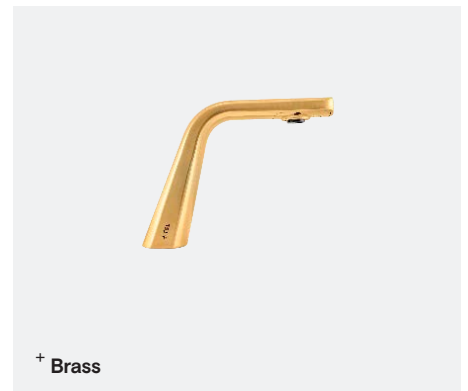

The Ribbon Sensor Tap 2.0

TSL.R021

Deck mounted sensor operated tap with robust body construction for all types of projects. To be used in conjunction with the Ribbon dryer and soap dispenser for optimum efficiency.

Finish	Codes	LRV*
● Black	TSL.R021.BK	3
● Brass	TSL.R021.BR	40
● Satin	TSL.R021.CS	58
● Bronze	TSL.R021.BZ	17
● Copper	TSL.R021.CP	19
● Chrome	TSL.R021.C	75

Light Reflectance Value*

Technical Data

Minimum operating pressure	7-87 psi dynamic pressure
Flow rate	1.9 litres/minute (Other flow rates available upon request)
Weight	1.2kg
Stainless steel grade	304 Stainless steel
Sensor range	Preset 120±20mm (adjustable). Min range 50mm - Max range 150mm
Comfort delay	2 seconds
Security cut-off	60 seconds
Power supply - mains	Input: 100-240V ac; 50/60Hz Output: 6V DC; 0.5A,3W max