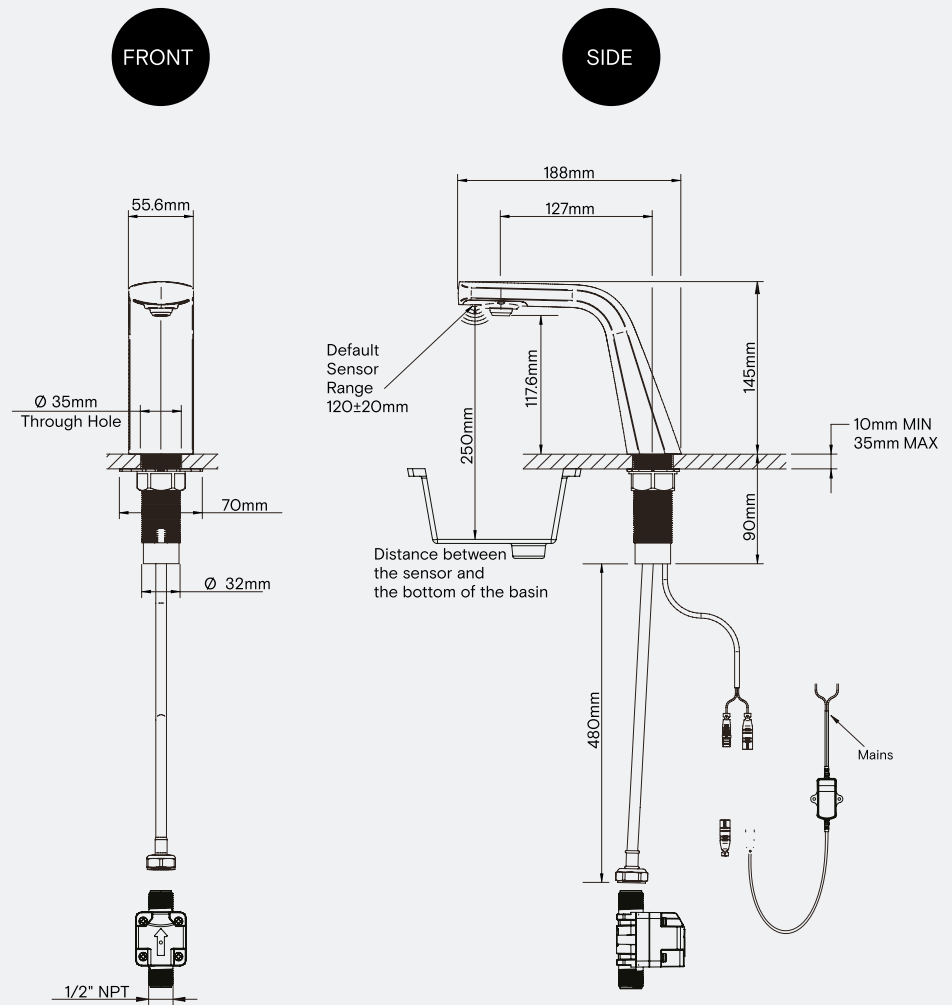

The Ribbon Sensor Tap 2.0

TSL.R021

Deck mounted sensor operated tap with robust body construction for all types of projects. To be used in conjunction with the Ribbon dryer and soap dispenser for optimum efficiency.

Installation requirements

Counter-top cut-out (dia)	Ø32mm
Maximum countertop thickness	35mm
Anti-rotation collar	Included
Reflective surfaces	Not to be installed above highly polished basins, or waste outlets
Access requirements	Solenoids and transformers must be accessible at all times for servicing
Cabling	Low voltage push fit connector to tap
Power supply	For the mains power option, it is recommended that the sensors are installed on their own circuit to avoid interference from other power demands.

LEED

BREEAM

Included

The Ribbon Sensor Tap 2.0

Ribbon sensor faucet head

Mains power supply

Solenoid valve

Anti-rotation plate #1

Counter top gasket

Anti-rotation plate #2

Fixing nut

Flow restrictor

Flex hose - 300mm

+ Technical drawing

Warranty / Spare parts

For warranty terms and conditions please visit www.thesplashlab.com