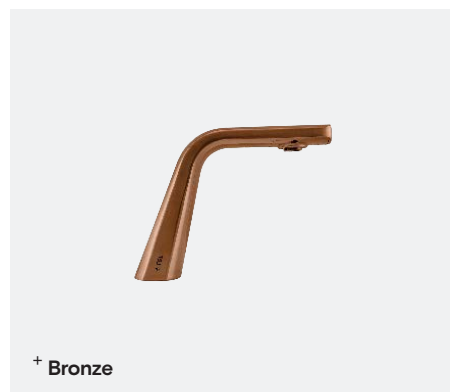

The Ribbon Sensor Tap 2.0

TSL.R021

Deck mounted sensor operated tap with robust body construction for all types of projects. To be used in conjunction with the Ribbon dryer and soap dispenser for optimum efficiency.

Finish	Codes	LRV*
● Black	TSL.R021.BK	3
● Brass	TSL.R021.BR	40
● Satin	TSL.R021.CS	58
● Bronze	TSL.R021.BZ	17
● Copper	TSL.R021.CP	19
● Chrome	TSL.R021.C	75

Light Reflectance Value*

Technical Data

Minimum operating pressure	7-87 psi dynamic pressure
Flow rate	1.9 litres/minute (Other flow rates available upon request)
Weight	1.2kg
Stainless steel grade	304 Stainless steel
Sensor range	Preset 120±20mm (adjustable). Min range 50mm - Max range 150mm
Comfort delay	2 seconds
Security cut-off	60 seconds
Power supply - mains	Input: 100-240V ac; 50/60Hz Output: 6V DC; 0.5A,3W max