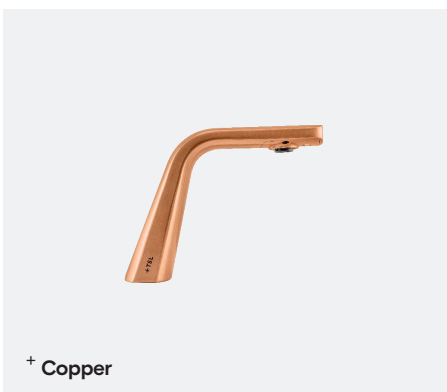

The Ribbon Sensor Tap 2.0

TSL.R021

Deck mounted sensor operated tap with robust body construction for all types of projects. To be used in conjunction with the Ribbon dryer and soap dispenser for optimum efficiency.

Finish	Codes	LRV*
● Black	TSL.R021.BK	3
● Brass	TSL.R021.BR	40
● Satin	TSL.R021.CS	58
● Bronze	TSL.R021.BZ	17
● Copper	TSL.R021.CP	19
● Chrome	TSL.R021.C	75

Light Reflectance Value*

Technical Data

Minimum operating pressure	7-87 psi dynamic pressure
Flow rate	1.9 litres/minute (Other flow rates available upon request)
Weight	1.2kg
Stainless steel grade	304 Stainless steel
Sensor range	Preset 120±20mm (adjustable). Min range 50mm - Max range 150mm
Comfort delay	2 seconds
Security cut-off	60 seconds
Power supply - mains	Input: 100-240V ac; 50/60Hz Output: 6V DC; 0.5A,3W max