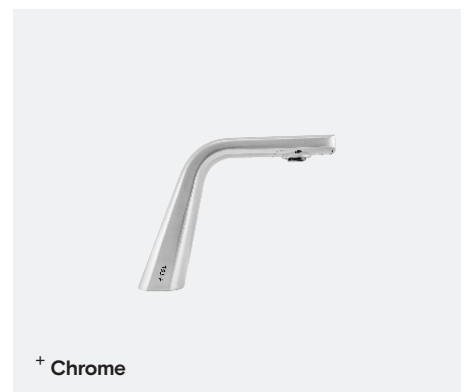

The Ribbon Sensor Tap 2.0

TSL.R021

Deck mounted sensor operated tap with robust body construction for all types of projects. To be used in conjunction with the Ribbon dryer and soap dispenser for optimum efficiency.

Finish	Codes	LRV*
● Black	TSL.R021.BK	3
● Brass	TSL.R021.BR	40
● Satin	TSL.R021.CS	58
● Bronze	TSL.R021.BZ	17
● Copper	TSL.R021.CP	19
● Chrome	TSL.R021.C	75

Light Reflectance Value*

Technical Data

Minimum operating pressure	7-87 psi dynamic pressure
Flow rate	1.9 litres/minute (Other flow rates available upon request)
Weight	1.2kg
Stainless steel grade	304 Stainless steel
Sensor range	Preset 120±20mm (adjustable). Min range 50mm - Max range 150mm
Comfort delay	2 seconds
Security cut-off	60 seconds
Power supply - mains	Input: 100-240V ac; 50/60Hz Output: 6V DC; 0.5A,3W max