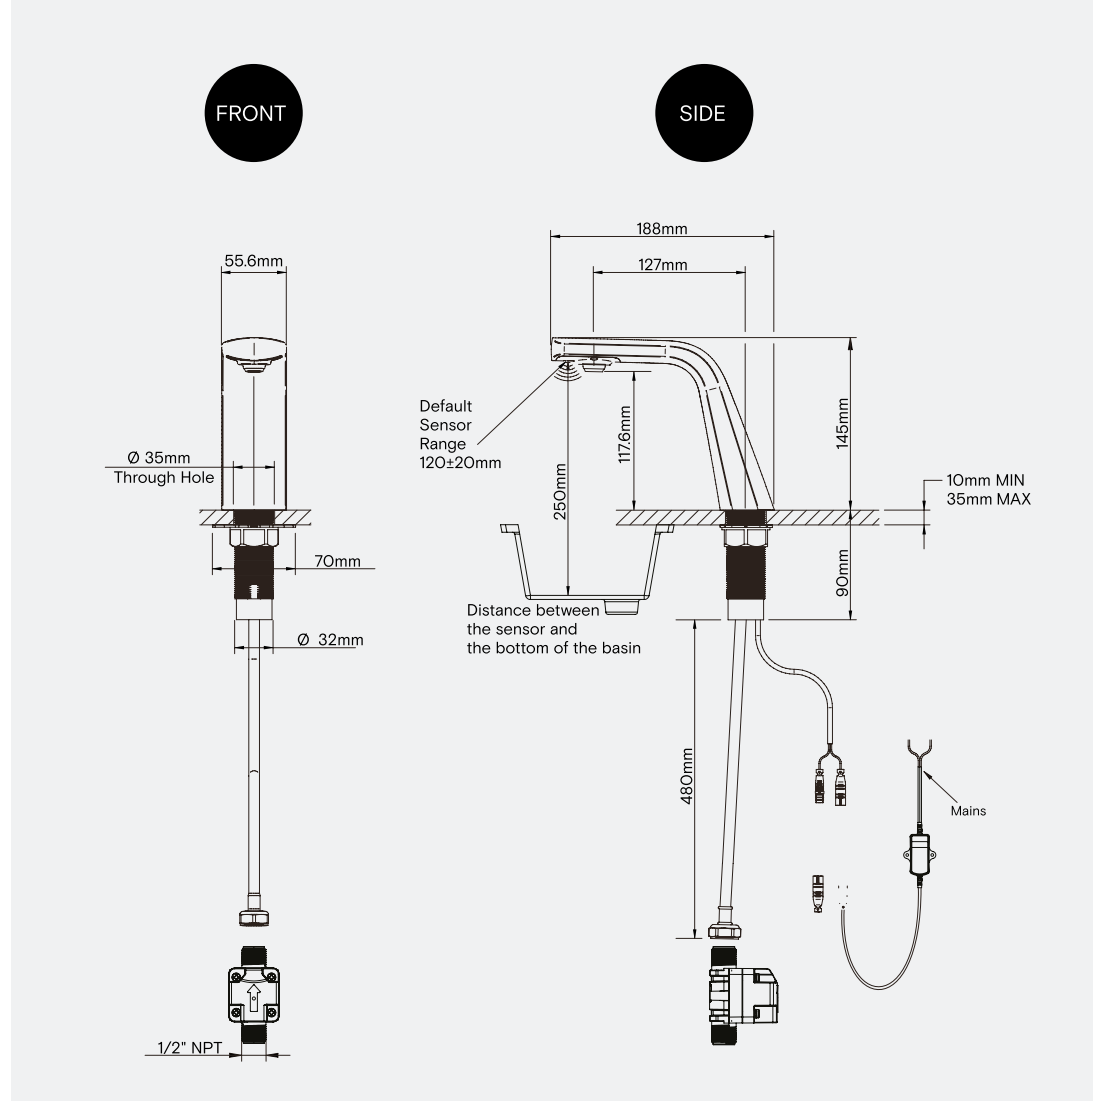

Included

- _____ The Ribbon Sensor Tap 2.0
- _____ Ribbon sensor faucet head
- _____ Mains power supply
- _____ Solenoid valve
- _____ Anti-rotation plate #1
- _____ Counter top gasket
- _____ Anti-rotation plate #2
- _____ Fixing nut
- _____ Flow restrictor
- _____ Flex hose - 300mm

Warranty

1 year limited warranty

+ Technical drawing

Spare parts

For warranty terms and conditions please visit www.thesplashlab.com

If additional spare parts are required and are not listed above, please contact us at info.uk@thesplashlab.com

Part	Codes
Solenoid Valve	TSLP.120030
Slim Aerator	TSLP.230164