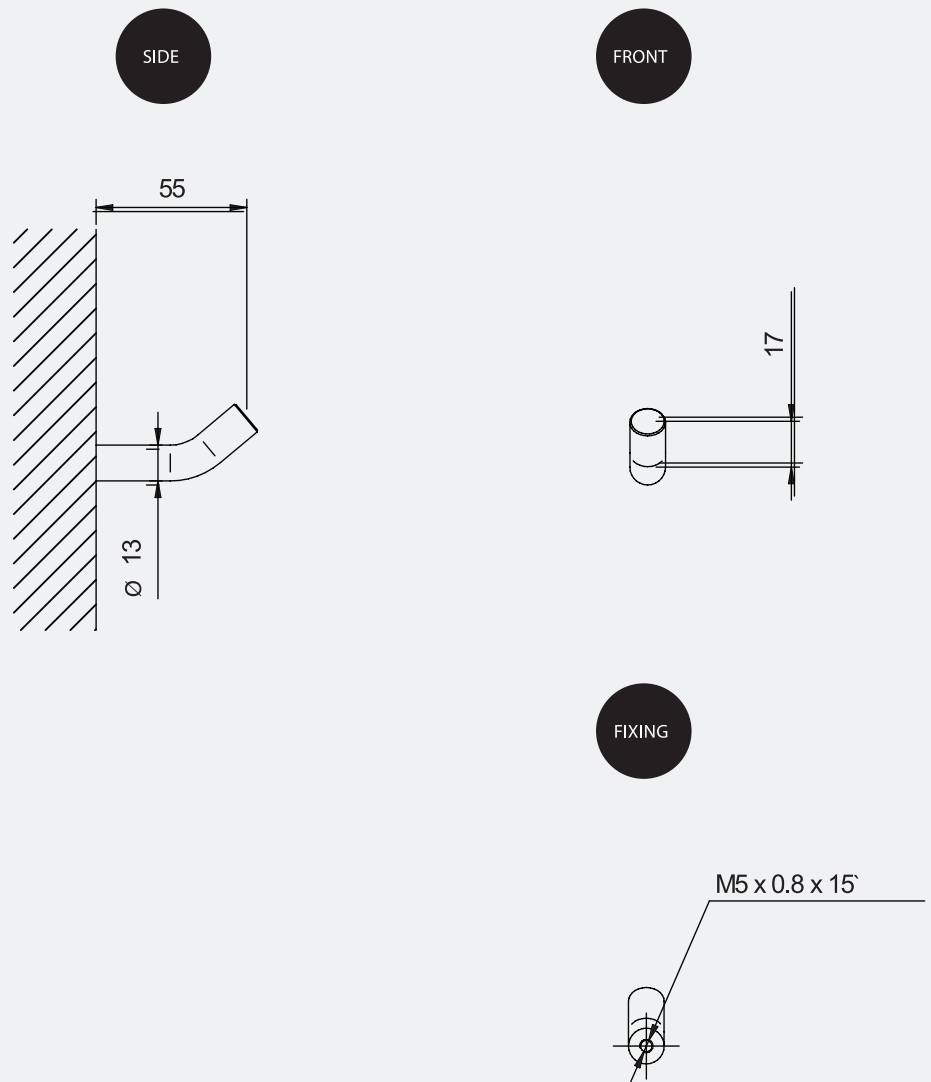

# Coat Hook

TSL.974

The TSL.974 commercial coat hook is crafted from solid AISI304 stainless steel and is the ideal complement to contemporary washrooms and public restrooms.

Finish	Codes	LRV*
● Black	TSL.974.BK	3
● Brass	TSL.974.BR	40
● Satin	TSL.974 .CS	58
● Bronze	TSL.974.BZ	17
● Copper	TSL.974.CP	19

## Included

TSL.974 Coat Hook

Fixing nut

## + Technical drawing