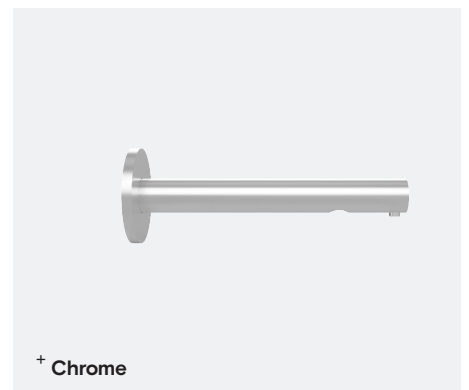

Wall Mounted Sensor Soap Dispenser

TSL.467

The TSL.467 is a stainless steel wall mounted soap dispenser, available in a variety of coloured finishes, with a sleek minimalist design.

Finish	Codes	LRV*
● Black	TSL.467.BK	3
● Brass	TSL.467.BR	40
● Satin	TSL.467.CS	58
● Bronze	TSL.467.BZ	17
● Copper	TSL.467.CP	19
● Chrome	TSL.467.C	75

Light Reflectance Value*

Technical Data

Weight	0.25Kg
Material	AISI 304 Stainless Steel
Power supply	110V - 230V ac; 50/60Hz
Output	1000mA
Standby power	0.1W
Standard discharge	1.0ml
Coating type	PVD (colours only)
Recommended soap type	Foam soap - <10cPS viscosity. Not suitable for liquid soaps, alcohol gels or hand sanitisers
Soap reservoir capacity	1 Litre
Sensor range	Preset 70mm (adjustable using seperate controller if required) Max range 400mm Min range 60mm
Sensor type	Infrared
Response time (max)	< 300ms
Security cut-off time	30 seconds
Cable lengths	Connection to sensor cable - 630mm Connection to fused supply - 1760mm