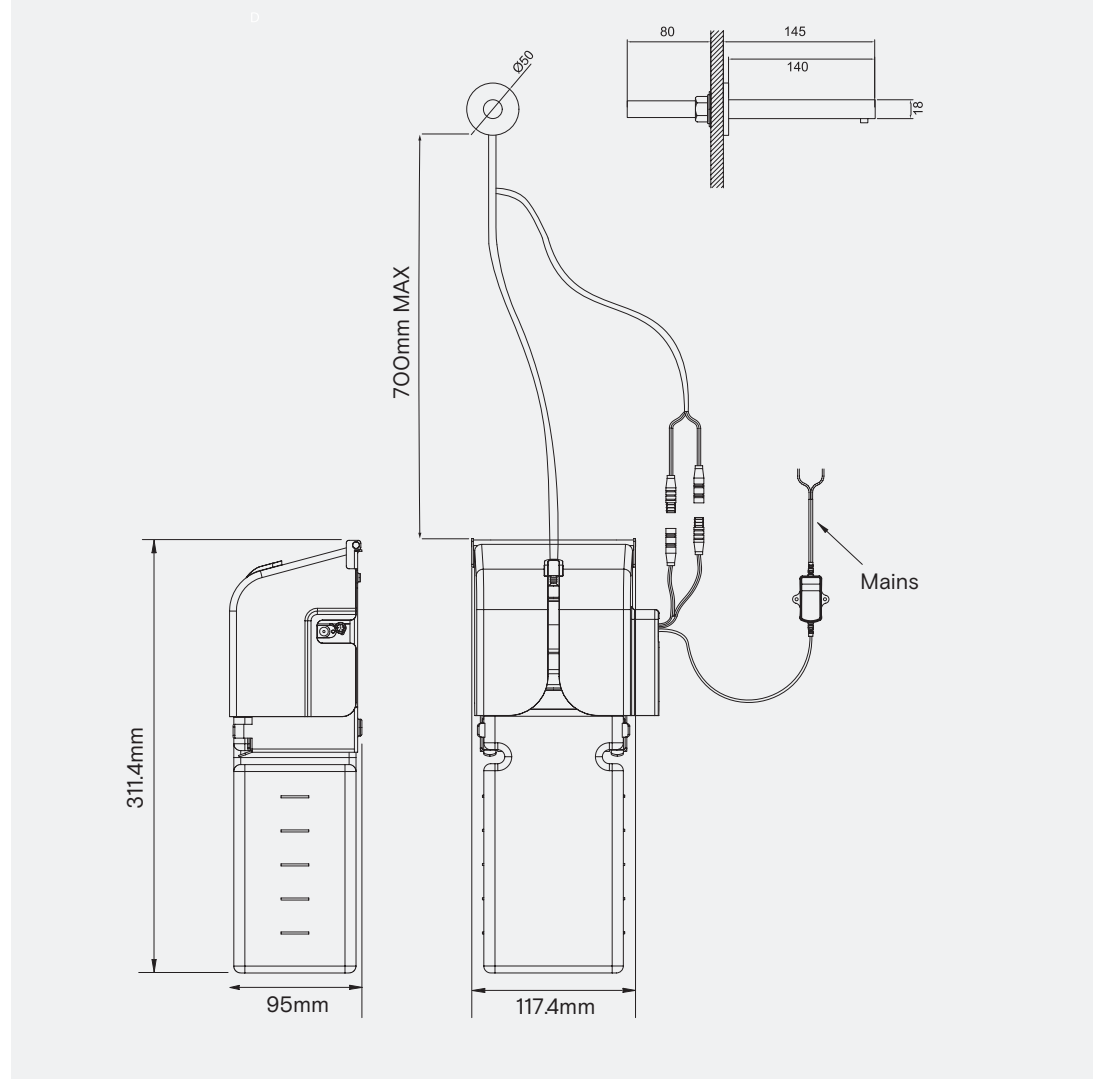

Wall Mounted Sensor Soap Dispenser

TSL.467

The TSL.467 is a stainless steel wall mounted soap dispenser, available in a variety of coloured finishes, with a sleek minimalist design.

Finish	Codes	LRV*
● Black	TSL.467.BK	3
● Brass	TSL.467.BR	40
● Satin	TSL.467.CS	58
● Bronze	TSL.467.BZ	17
● Copper	TSL.467.CP	19
● Chrome	TSL.467.C	75

Light Reflectance Value*

Technical Data

Weight	0.25Kg
Material	AISI 304 Stainless Steel
Power supply	110V - 230V ac; 50/60Hz
Output	1000mA
Standby power	0.1W
Standard discharge	1.0ml
Coating type	PVD (colours only)
Recommended soap type	Foam soap - <10cPS viscosity. Not suitable for liquid soaps, alcohol gels or hand sanitisers
Soap reservoir capacity	1 Litre
Sensor range	Preset 70mm (adjustable using seperate controller if required) Max range 400mm Min range 60mm
Sensor type	Infrared
Response time (max)	< 300ms
Security cut-off time	30 seconds
Cable lengths	Connection to sensor cable - 630mm Connection to fused supply - 1760mm

Installation requirments

Splashback cut-out size	ø 18mm
Depth of Wall Cavity (min)	100mm
Access requirements	Power supply units and pump units must be accessible at for initial installation & commissioning and/or ongoing/routine maintenance.
Washroom layout	Soap pump and reservoir must be accessible for installation, commissioning and ongoing maintenance.
Power supply	3amp fused spur to be connected to IP68 transformer supplied; low voltage push fit connector to dispenser. It is not recommended that sensor-operated soap dispensers are connected to an occupancy circuit.

Key Components / Spare Parts

CBS Sensor Soap
TSLP.270068

Foamer Pick-up Pipe
LSTB

Soap Foamer
TSLP.230326

1.5L Soap Tank - (No Handle)
TSL.230327

+ Technical drawing

Warranty & Spare parts

For warranty terms and conditions please visit www.thesplashlab.com