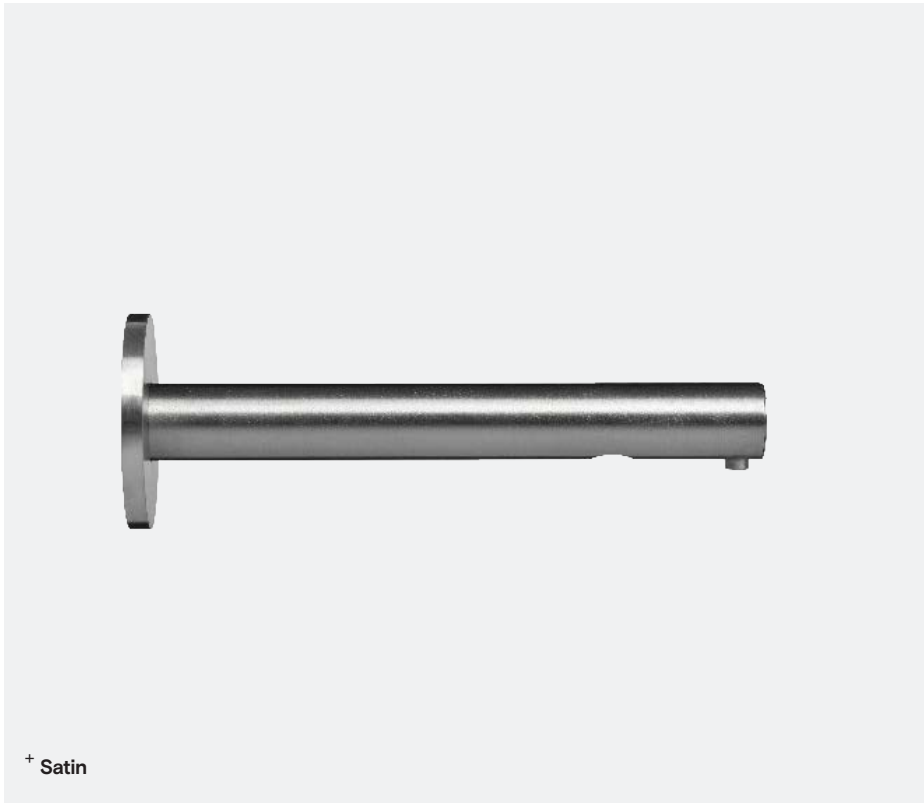

Wall Mounted Sensor Soap Dispenser

TSL.467

The TSL.467 is a stainless steel wall mounted soap dispenser, available in a variety of coloured finishes, with a sleek minimalist design.

Finish	Codes	LRV*
● Black	TSL.467.BK	3
● Brass	TSL.467.BR	40
● Satin	TSL.467.CS	58
● Bronze	TSL.467.BZ	17
● Copper	TSL.467.CP	19
● Chrome	TSL.467.C	75

Light Reflectance Value*

Technical Data

Weight	0.25Kg
Material	AISI 304 Stainless Steel
Power supply	110V - 230V ac; 50/60Hz
Output	1000mA
Standby power	0.1W
Standard discharge	1.0ml
Coating type	PVD (colours only)
Recommended soap type	Foam soap - <10cPS viscosity. Not suitable for liquid soaps, alcohol gels or hand sanitisers
Soap reservoir capacity	1 Litre
Sensor range	Preset 70mm (adjustable using seperate controller if required) Max range 400mm Min range 60mm
Sensor type	Infrared
Response time (max)	< 300ms
Security cut-off time	30 seconds
Cable lengths	Connection to sensor cable - 630mm Connection to fused supply - 1760mm

Installation requirments

Splashback cut-out size	ø 18mm
Depth of Wall Cavity (min)	100mm
Access requirements	Power supply units and pump units must be accessible at for initial installation & commissioning and/or ongoing/routine maintenance.
Washroom layout	Soap pump and reservoir must be accessible for installation, commissioning and ongoing maintenance.
Power supply	3amp fused spur to be connected to IP68 transformer supplied; low voltage push fit connector to dispenser. It is not recommended that sensor-operated soap dispensers are connected to an occupancy circuit.

Key Components / Spare Parts

CBS Sensor Soap
TSLP.270068

Foamer Pick-up Pipe
LSTB

Soap Foamer
TSLP.230326

1.5L Soap Tank - (No Handle)
TSL.230327

+ Technical drawing

Warranty & Spare parts

For warranty terms and conditions please visit www.thesplashlab.com