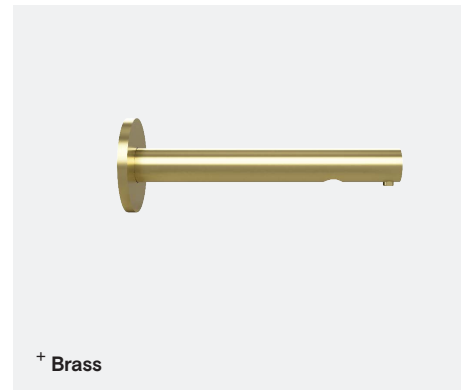

Wall Mounted Sensor Soap Dispenser

TSL.467

The TSL.467 is a stainless steel wall mounted soap dispenser, available in a variety of coloured finishes, with a sleek minimalist design.

Finish	Codes	LRV*
● Black	TSL.467.BK	3
● Brass	TSL.467.BR	40
● Satin	TSL.467.CS	58
● Bronze	TSL.467.BZ	17
● Copper	TSL.467.CP	19
● Chrome	TSL.467.C	75

Light Reflectance Value*

Technical Data

Weight	0.25Kg
Material	AISI 304 Stainless Steel
Power supply	110V - 230V ac; 50/60Hz
Output	1000mA
Standby power	0.1W
Standard discharge	1.0ml
Coating type	PVD (colours only)
Recommended soap type	Foam soap - <10cPS viscosity. Not suitable for liquid soaps, alcohol gels or hand sanitisers
Soap reservoir capacity	1 Litre
Sensor range	Preset 70mm (adjustable using seperate controller if required) Max range 400mm Min range 60mm
Sensor type	Infrared
Response time (max)	< 300ms
Security cut-off time	30 seconds
Cable lengths	Connection to sensor cable - 630mm Connection to fused supply - 1760mm

Installation requirments

Splashback cut-out size	ø 18mm
Depth of Wall Cavity (min)	100mm
Access requirements	Power supply units and pump units must be accessible at for initial installation & commissioning and/or ongoing/routine maintenance.
Washroom layout	Soap pump and reservoir must be accessible for installation, commissioning and ongoing maintenance.
Power supply	3amp fused spur to be connected to IP68 transformer supplied; low voltage push fit connector to dispenser. It is not recommended that sensor-operated soap dispensers are connected to an occupancy circuit.

Key Components / Spare Parts

CBS Sensor Soap
TSLP.270068

Foamer Pick-up Pipe
LSTB

Soap Foamer
TSLP.230326

1.5L Soap Tank - (No Handle)
TSL.230327

+ Technical drawing

Warranty & Spare parts

For warranty terms and conditions please visit www.thesplashlab.com