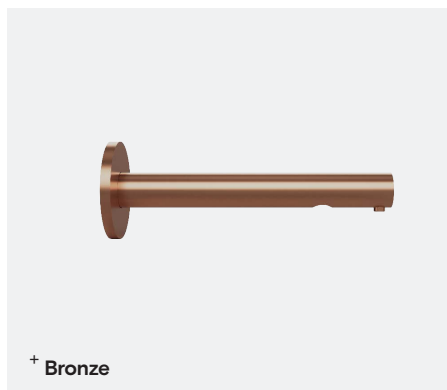

Wall Mounted Sensor Soap Dispenser

TSL.467

The TSL.467 is a stainless steel wall mounted soap dispenser, available in a variety of coloured finishes, with a sleek minimalist design.

Finish	Codes	LRV*
● Black	TSL.467.BK	3
● Brass	TSL.467.BR	40
● Satin	TSL.467.CS	58
● Bronze	TSL.467.BZ	17
● Copper	TSL.467.CP	19
● Chrome	TSL.467.C	75

Light Reflectance Value*

Technical Data

Weight	0.25Kg
Material	AISI 304 Stainless Steel
Power supply	110V - 230V ac; 50/60Hz
Output	1000mA
Standby power	0.1W
Standard discharge	1.0ml
Coating type	PVD (colours only)
Recommended soap type	Foam soap - <10cPS viscosity. Not suitable for liquid soaps, alcohol gels or hand sanitisers
Soap reservoir capacity	1 Litre
Sensor range	Preset 70mm (adjustable using seperate controller if required) Max range 400mm Min range 60mm
Sensor type	Infrared
Response time (max)	< 300ms
Security cut-off time	30 seconds
Cable lengths	Connection to sensor cable - 630mm Connection to fused supply - 1760mm