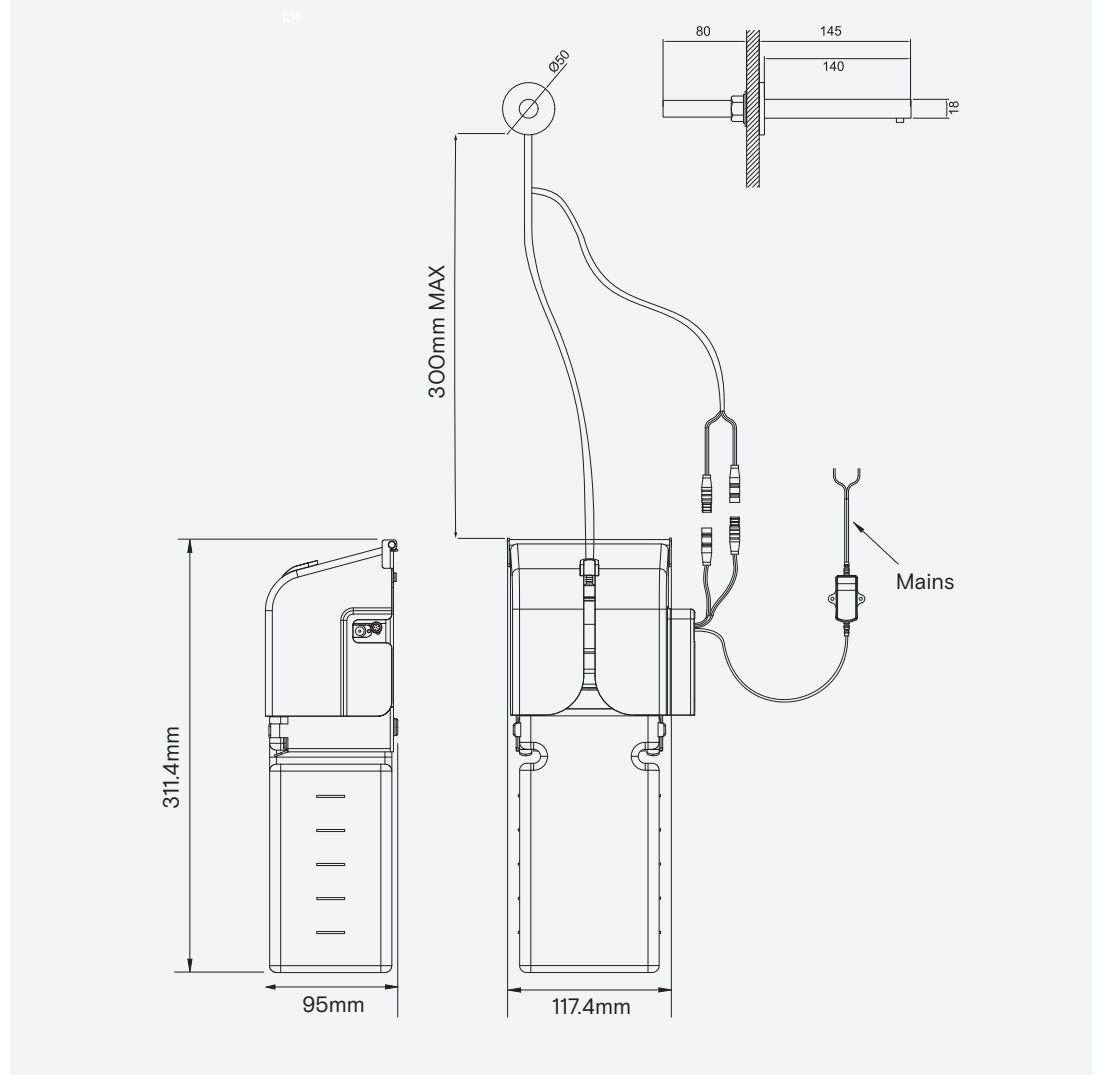

Wall Mounted Sensor Soap Dispenser

TSL.467

The TSL.467 is a stainless steel wall mounted soap dispenser, available in a variety of coloured finishes, with a sleek minimalist design.

Finish	Codes	LRV*
● Satin	TSL.467.CS	58
● Black	TSL.467.BK	3
● Brass	TSL.467.BR	40
● Copper	TSL.467.CP	19
● Chrome	TSL.467.C	75

Light Reflectance Value*

+ Satin

+ Black

+ Brass

+ Chrome

+ Copper

Technical Data

Weight	0.25Kg
Material	AISI 304 Stainless Steel
Power supply	110V – 230V ac; 50/60Hz
Output	1000mA
Standby power	0.1W
Standard discharge	1.0ml
Coating type	PVD (colours only)
Recommended soap type	Foam soap – <10cPS viscosity. Not suitable for liquid soaps, alcohol gels or hand sanitisers
Soap reservoir capacity	1 Litre
Sensor range	Preset 70mm (adjustable using seperate controller if required) Max range 400mm Min range 60mm
Sensor type	Infrared
Response time (max)	< 300ms
Security cut-off time	30 seconds
Cable lengths	Connection to sensor cable – 630mm Connection to fused supply – 1760mm

Installation requirements

Splashback cut-out size	ø 18mm
Access requirements	Power supply units and pump units must be accessible at for initial installation & commissioning and/or ongoing/routine maintenance.
Washroom layout	Soap pump and reservoir must be accessible for installation, commissioning and ongoing maintenance.
Power supply	3amp fused spur to be connected to IP68 transformer supplied; low voltage push fit connector to dispenser. It is not recommended that sensor-operated soap dispensers are connected to an occupancy circuit.

Key Components/Spare Parts

CBS Sensor Soap
TSLP.270068

Foamer Pick-up Pipe
LSTB

Soap Foamer
TSLP.230326

1.5L Soap Tank - (No Handle)
TSL.230327

+ Technical drawing

Warranty & Spare parts

For warranty terms and conditions please visit www.thesplashlab.com