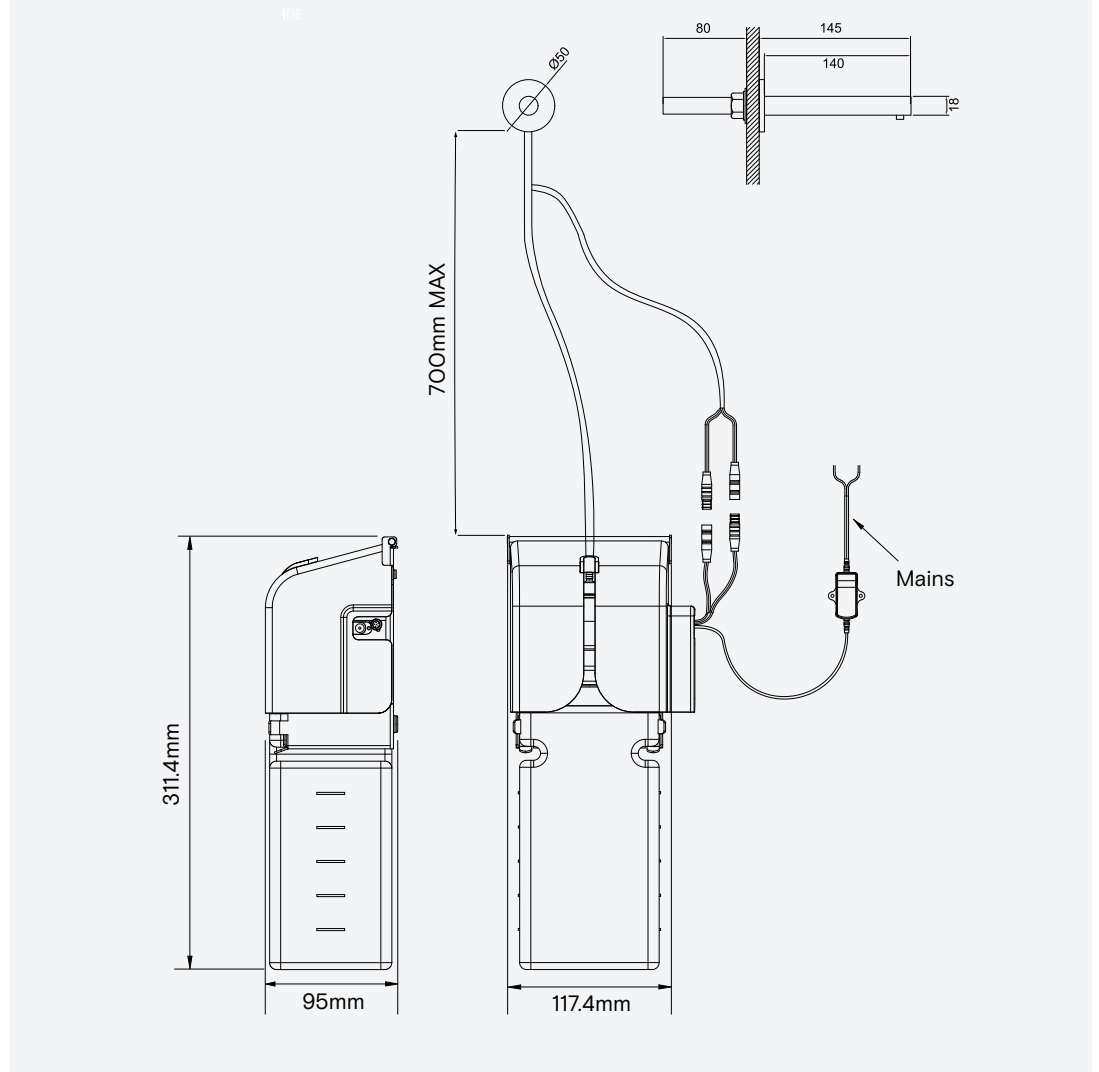

Wall Mounted Sensor Soap Dispenser

TSL.467

The TSL.467 is a stainless steel wall mounted soap dispenser, available in a variety of coloured finishes, with a sleek minimalist design.

Finish	Codes	LRV*
● Satin	TSL.467.CS	58
● Black	TSL.467.BK	3
● Brass	TSL.467.BR	40
● Copper	TSL.467.CP	19
● Bronze	TSL.467.BZ	17

Light Reflectance Value*

+ Satin

+ Black

+ Brass

+ Bronze

+ Copper

Technical Data

Weight	0.25Kg
Material	AISI 304 Stainless Steel
Power supply	110V – 230V ac; 50/60Hz
Output	1000mA
Standby power	0.1W
Standard discharge	1.0ml
Coating type	PVD (colours only)
Recommended soap type	Foam soap – <10cPS viscosity. Not suitable for liquid soaps, alcohol gels or hand sanitisers
Soap reservoir capacity	1 Litre
Sensor range	Preset 70mm (adjustable using seperate controller if required) Max range 400mm Min range 60mm
Sensor type	Infrared
Response time (max)	< 300ms
Security cut-off time	30 seconds
Cable lengths	Connection to sensor cable – 630mm Connection to fused supply – 1760mm

Installation requirments

Splashback cut-out size	ø 18mm
Depth of Wall Cavity (min)	100mm
Access requirements	Power supply units and pump units must be accessible at for initial installation & commissioning and/or ongoing/routine maintenance.
Washroom layout	Soap pump and reservoir must be accessible for installation, commissioning and ongoing maintenance.
Power supply	3amp fused spur to be connected to IP68 transformer supplied; low voltage push fit connector to dispenser. It is not recommended that sensor-operated soap dispensers are connected to an occupancy circuit.

Key Components/Spare Parts

CBS Sensor Soap
TSLP.270068

Foamer Pick-up Pipe
LSTB

Soap Foamer
TSLP.230326

1.5L Soap Tank - (No Handle)
TSL.230327

+ Technical drawing

Warranty & Spare parts

For warranty terms and conditions please visit www.thesplashlab.com