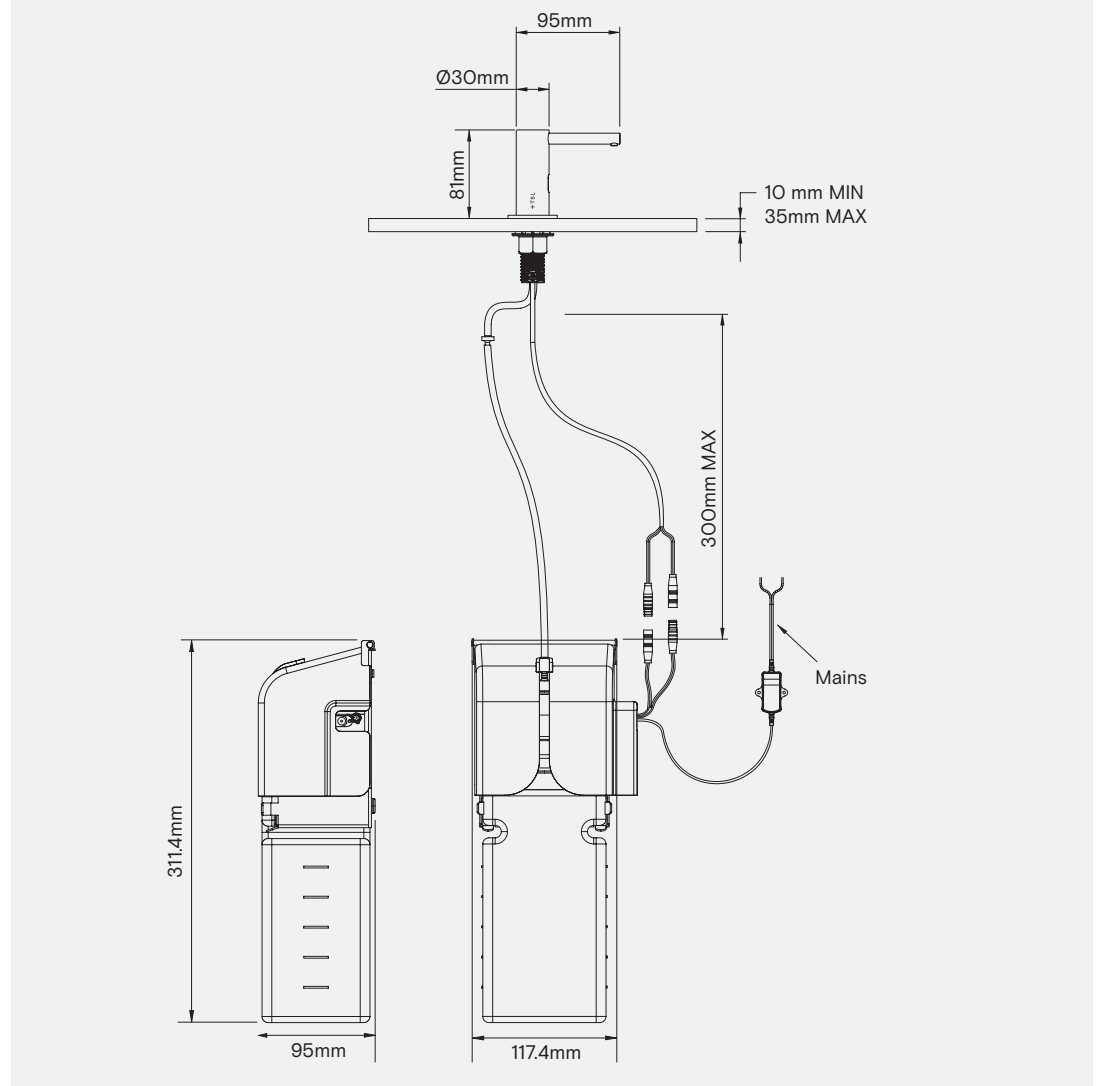

Sensor Deck Mounted Soap Dispenser

TSL.420

The TSL.420 is a stainless steel deck mounted soap dispenser, available in a variety of coloured finishes, with a sleek minimalist design.

Finish	Codes	LRV*
● Black	TSL.420.BK	3
● Brass	TSL.420.BR	40
● Satin	TSL.420.CS	58
● Bronze	TSL.420.BZ	17
● Copper	TSL.420.CP	19
● Chrome	TSL.420.C	75

Light Reflectance Value*

+ Satin

+ Black

+ Brass

+ Bronze

+ Copper

Technical Data

Weight	1Kg
Material	AISI 304 Stainless Steel
Power supply	110V - 230V ac; 50/60Hz
Output	1000mA
Standby power	0.1W
Standard discharge	1.0ml
Coating type	PVD (colours only)
Max hot water temperature	60°C
Recommended soap type	Foam soap - <10cPS viscosity. Not suitable for liquid soaps, alcohol gels or hand sanitisers
Soap reservoir capacity	1 Litre (standard) 5 Litres (optional remote feed)
Sensor range	Preset 70mm (adjustable using separate controller if required) Max range 400mm Min range 60mm
Sensor type	Infrared
Response time (max)	< 300ms
Security cut-off time	30 seconds
Cable lengths	Connection to sensor cable - 700mm Connection to fused supply - 2m

Installation requirements

Countertop cut-out size	ø 25mm
Maximum countertop thickness	50mm
Access requirements	Power supply units and pump units must be accessible at for initial installation & commissioning for ongoing/routine maintenance.
Washroom layout	Soap pump and reservoir must be accessible for installation, commissioning and on going maintenance.
Power supply	3amp fused spur to be connected to IP68 transformer supplied; low voltage push fit connector to dispenser. It is not recommended that sensor-operated soap dispensers are connected to an occupancy circuit.

Key Components / Spare Parts

Soap Foamer
TSLP.230326

IR Sensor Soap
TSLP.260013

Foamer Pick-up Pipe
LSTB

1.5L Soap Tank - (No Handle)
TSL.230327

+ Technical drawing

Warranty & Spare parts

For warranty terms and conditions please visit www.thesplashlab.com