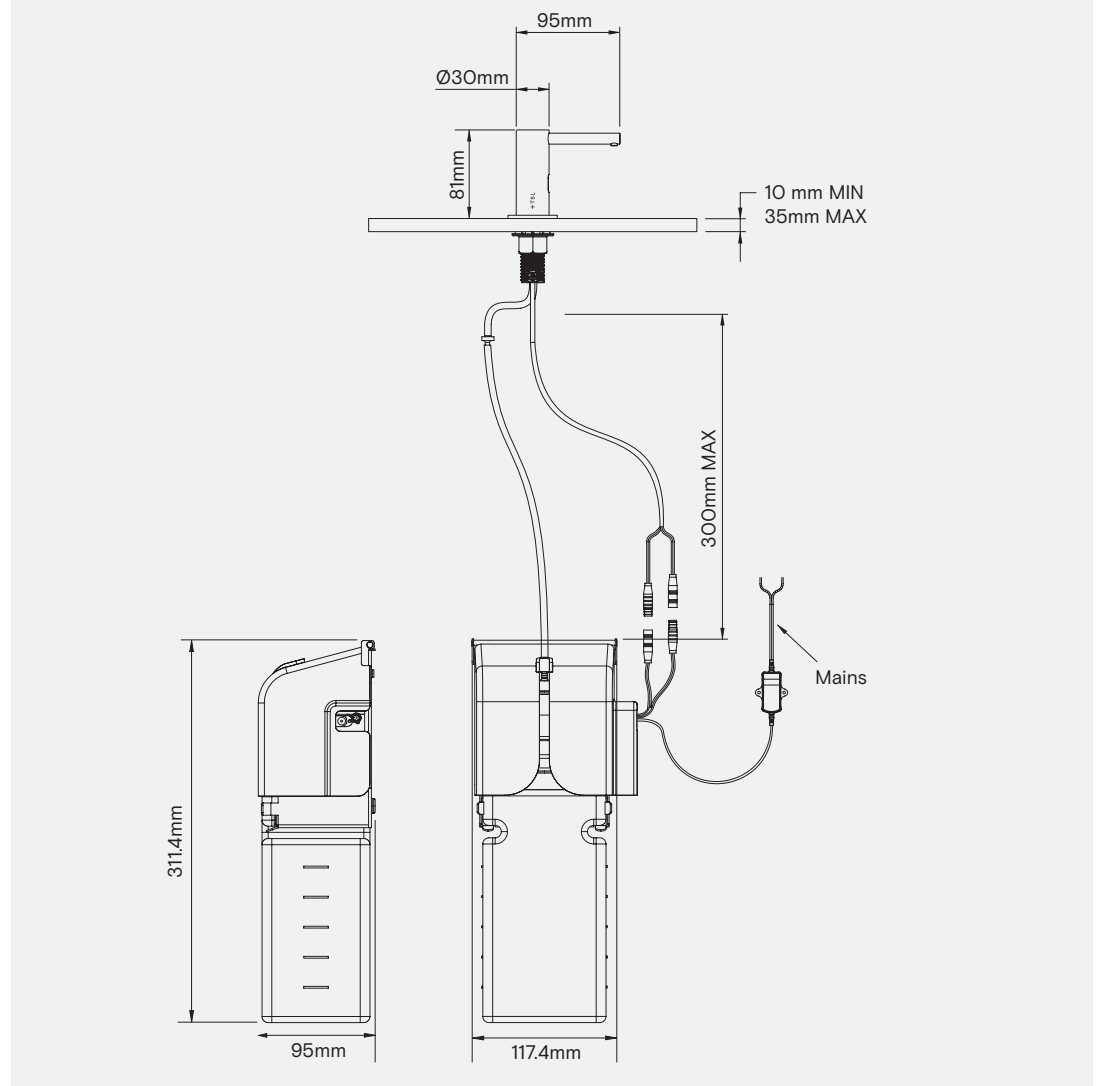

Sensor Deck Mounted Soap Dispenser

TSL.420

The TSL.420 is a stainless steel deck mounted soap dispenser, available in a variety of coloured finishes, with a sleek minimalist design.

Finish	Codes	LRV*
● Black	TSL.420.BK	3
● Brass	TSL.420.BR	40
● Satin	TSL.420.CS	58
● Bronze	TSL.420.BZ	17
● Copper	TSL.420.CP	19
● Chrome	TSL.420.C	75

Weight	1Kg
Material	AISI 304 Stainless Steel
Power supply	110V - 230V ac; 50/60Hz
Output	1000mA
Standby power	0.1W
Standard discharge	1.0ml
Coating type	PVD (colours only)
Max hot water temperature	60°C
Recommended soap type	Foam soap - <10cPS viscosity. Not suitable for liquid soaps, alcohol gels or hand sanitisers
Soap reservoir capacity	1 Litre (standard) 5 Litres (optional remote feed)
Sensor range	Preset 70mm (adjustable using separate controller if required) Max range 400mm Min range 60mm
Sensor type	Infrared
Response time (max)	< 300ms
Security cut-off time	30 seconds
Cable lengths	Connection to sensor cable - 700mm Connection to fused supply - 2m

Installation requirements

Countertop cut-out size	ø 25mm
Maximum countertop thickness	50mm
Access requirements	Power supply units and pump units must be accessible at for initial installation & commissioning for ongoing/routine maintenance.
Washroom layout	Soap pump and reservoir must be accessible for installation, commissioning and on going maintenance.
Power supply	3amp fused spur to be connected to IP68 transformer supplied; low voltage push fit connector to dispenser. It is not recommended that sensor-operated soap dispensers are connected to an occupancy circuit.

Key Components / Spare Parts

Soap Foamer
TSLP.230326

IR Sensor Soap
TSLP.260013

Foamer Pick-up Pipe
LSTB

1.5L Soap Tank - (No Handle)
TSL.230327

+ Technical drawing

Warranty & Spare parts

For warranty terms and conditions please visit www.thesplashlab.com