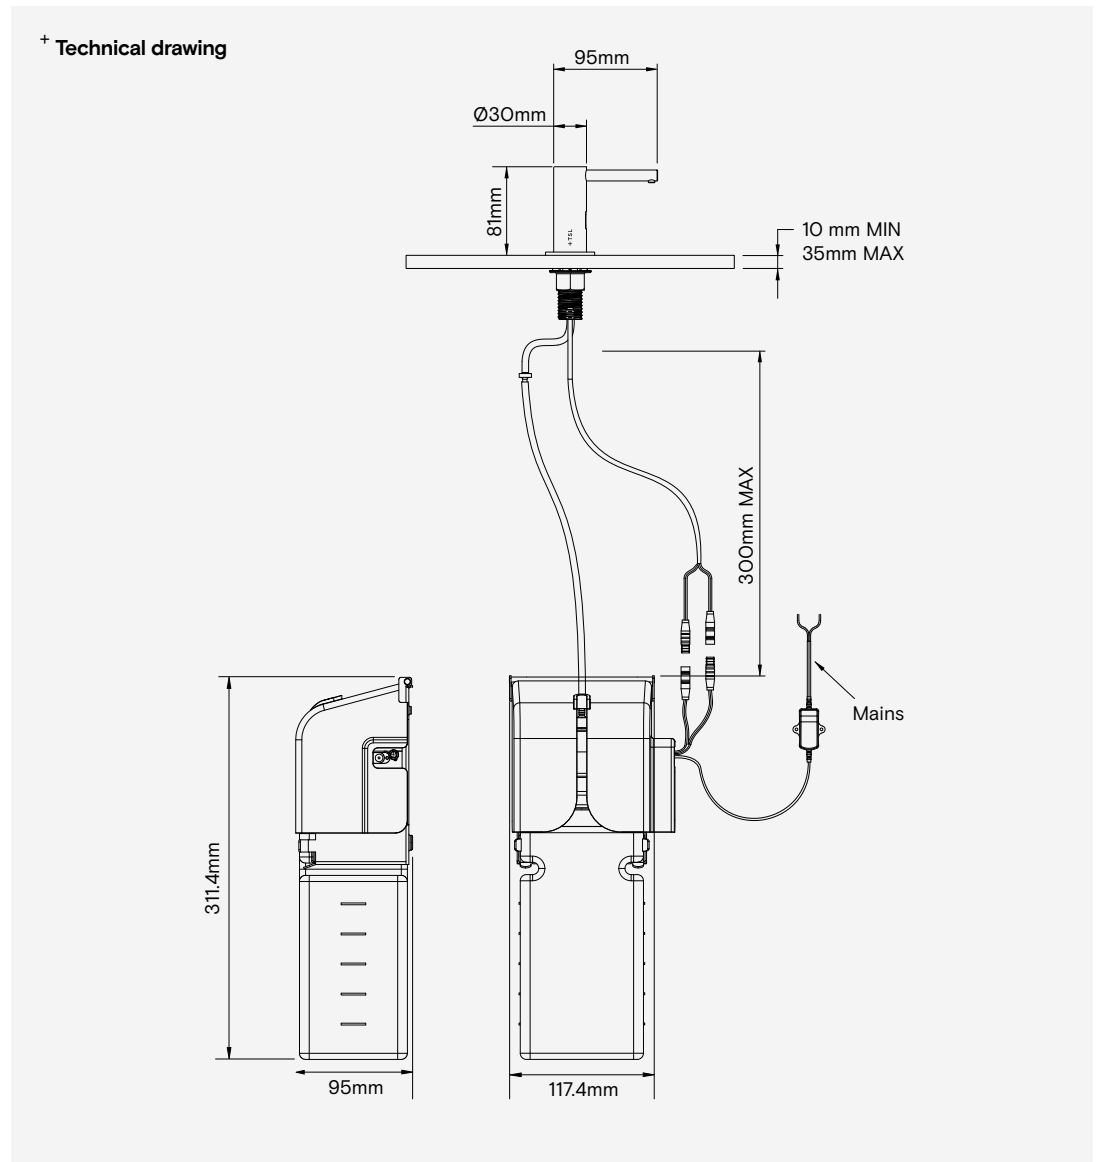

Key Components/Spare Parts

Soap Foamer
TSLP.230326

IR Sensor Soap
TSLP.260013

Foamer Pick-up Pipe
LTSB

1.5L Soap Tank - (No Handle)
TSL.230327

+ Technical drawing

Warranty & Spare Parts

For warranty terms and conditions please visit www.thesplashlab.com

If additional spare parts are required and are not listed above, please contact us at info.uk@thesplashlab.com